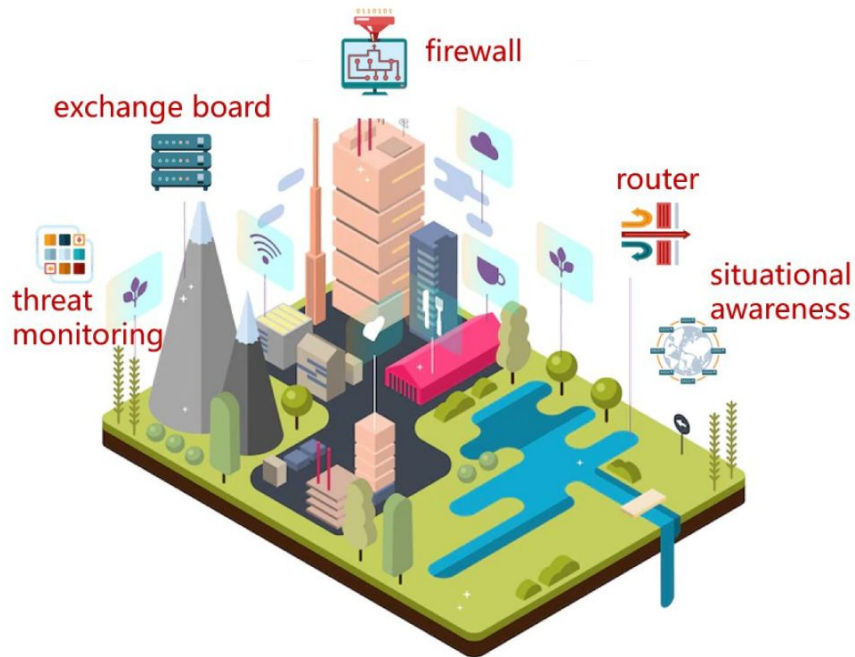

Cybersecurity in smart cities

By: Jonathan Edison

What is a smart city?

Protecting the city

Public safety

Cyber security

Technology and urban planning

Real-world example

The background of the slide is a photograph of a city skyline at sunset. The sky is a mix of orange, red, and purple. In the foreground, there are green trees and a road with light trails from cars. A dark blue rectangular overlay is centered on the image, containing the title text in white. The text is split into two lines, with a thin white horizontal line underlining each line.

The Atlanta Ransomware Attack

Social Implications

Conclusion