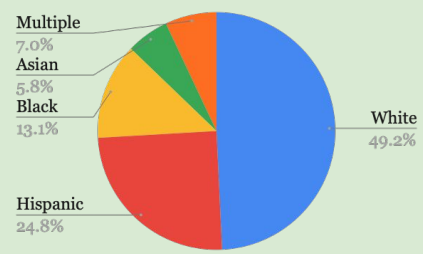

Crestview Elementary

Henrico County Public Schools

Preschool	
Kindergarten	
1st Grade	
2nd Grade	
3rd Grade	
4th Grade	
5th Grader	

 = 10 students

325-400 students
Average over last 3 years^f

Who do we serve?

Median income, 23226: \$53,994^f

Standardized Testing

Surrounding Community

Henrico County Public Schools library system (69 branches)^g; Henrico County Public Libraries: Libbie Mill Library, Tuckahoe Library; University of Richmond; Large Employers: Altria, Home Depot, Wal-Mart, Publix, Target, Bon Secours @ St. Mary's, Henrico Doctor's Hospital; Shopping & Recreation: The Village Shopping Center, Libbie Mill Shopping Center, Willow Lawn Shopping Center, Wal-Mart Shopping Center, with multiple small restaurants, gyms, and shops