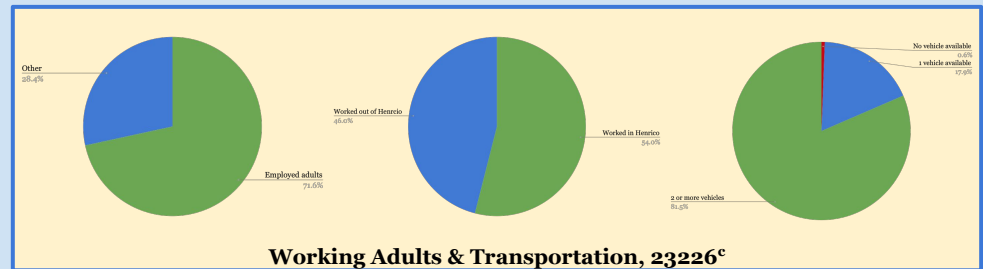

Crestview Elementary

Henrico County Public Schools

Preschool	
Kindergarten	
1st Grade	
2nd Grade	
3rd Grade	
4th Grade	
5th Grader	

 = 10 students

325-400 students
Average over last 3 years^f

Who do we serve?

Median income, 23226: \$53,994^f

Standardized Testing

Surrounding Community

Henrico County Public Schools library system (69 branches)^g; Henrico County Public Libraries: Libbie Mill Library, Tuckahoe Library; University of Richmond; Large Employers: Altria, Home Depot, Wal-Mart, Publix, Target, Bon Secours @ St. Mary's, Henrico Doctor's Hospital; Shopping & Recreation: The Village Shopping Center, Libbie Mill Shopping Center, Willow Lawn Shopping Center, Wal-Mart Shopping Center, with multiple small restaurants, gyms, and shops