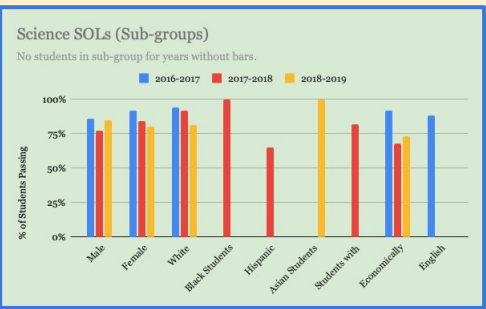

Crestview Elementary

Henrico County Public Schools

Preschool	
Kindergarten	
1st Grade	
2nd Grade	
3rd Grade	
4th Grade	
5th Grader	

 = 10 students

325-400 students
Average over last 3 years^f

Who do we serve?

Median income, 23226: \$53,994^f

Standardized Testing

Surrounding Community

Henrico County Public Schools library system (69 branches)^g; Henrico County Public Libraries: Libbie Mill Library, Tuckahoe Library; University of Richmond; Large Employers: Altria, Home Depot, Wal-Mart, Publix, Target, Bon Secours @ St. Mary's, Henrico Doctor's Hospital; Shopping & Recreation: The Village Shopping Center, Libbie Mill Shopping Center, Willow Lawn Shopping Center, Wal-Mart Shopping Center, with multiple small restaurants, gyms, and shops