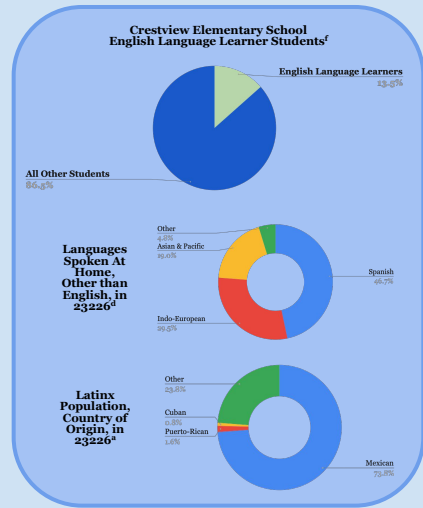

Crestview Elementary

Henrico County Public Schools

Preschool	
Kindergarten	
1st Grade	
2nd Grade	
3rd Grade	
4th Grade	
5th Grader	

 = 10 students

325-400 students
Average over last 3 years^f

Who do we serve?

Median income, 23226: \$53,994^f

Standardized Testing

Surrounding Community

Henrico County Public Schools library system (69 branches)^g; Henrico County Public Libraries: Libbie Mill Library, Tuckahoe Library; University of Richmond; Large Employers: Altria, Home Depot, Wal-Mart, Publix, Target, Bon Secours @ St. Mary's, Henrico Doctor's Hospital; Shopping & Recreation: The Village Shopping Center, Libbie Mill Shopping Center, Willow Lawn Shopping Center, Wal-Mart Shopping Center, with multiple small restaurants, gyms, and shops