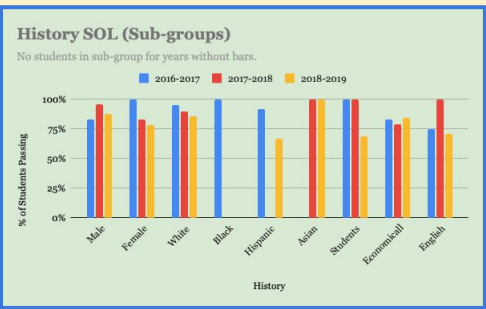

Crestview Elementary

Henrico County Public Schools

Preschool	
Kindergarten	
1st Grade	
2nd Grade	
3rd Grade	
4th Grade	
5th Grader	

 = 10 students

325-400 students
Average over last 3 years^f

Who do we serve?

Median income, 23226: \$53,994^f

Standardized Testing

Surrounding Community

Henrico County Public Schools library system (69 branches)^g; Henrico County Public Libraries: Libbie Mill Library, Tuckahoe Library; University of Richmond; Large Employers: Altria, Home Depot, Wal-Mart, Publix, Target, Bon Secours @ St. Mary's, Henrico Doctor's Hospital; Shopping & Recreation: The Village Shopping Center, Libbie Mill Shopping Center, Willow Lawn Shopping Center, Wal-Mart Shopping Center, with multiple small restaurants, gyms, and shops