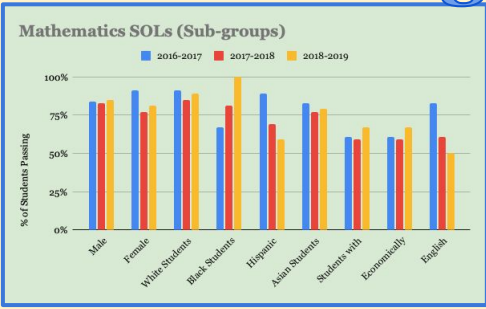

Standardized Testing

Surrounding Community

Henrico County Public Schools library system (69 branches)^g; Henrico County Public Libraries: Libbie Mill Library, Tuckahoe Library; University of Richmond; Large Employers: Altria, Home Depot, Wal-Mart, Publix, Target, Bon Secours @ St. Mary's, Henrico Doctor's Hospital; Shopping & Recreation: The Village Shopping Center, Libbie Mill Shopping Center, Willow Lawn Shopping Center, Wal-Mart Shopping Center, with multiple small restaurants, gyms, and shops

U.S. Census Bureau (2019a)^g, U.S. Census Bureau (2019b)^h, U.S. Census Bureau (2019c)ⁱ, U.S. Census Bureau (2019d)^j, Virginia Department of Education (n.d.a)^k, Virginia Department of Education (n.d.b)^l, Henrico County Public School Libraries (n.d.)^m