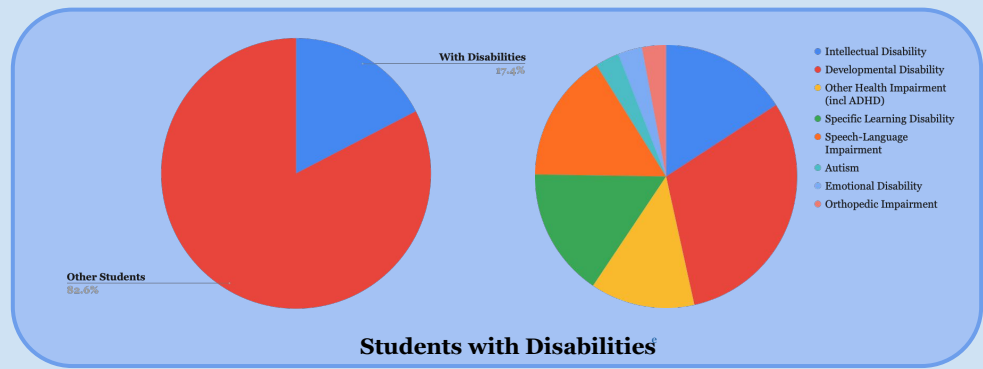

Crestview Elementary

Henrico County Public Schools

Preschool	
Kindergarten	
1st Grade	
2nd Grade	
3rd Grade	
4th Grade	
5th Grader	

 = 10 students

325-400 students
Average over last 3 years^f

Who do we serve?

Median income, 23226: \$53,994^f

Standardized Testing

Surrounding Community

Henrico County Public Schools library system (69 branches)^g; Henrico County Public Libraries: Libbie Mill Library, Tuckahoe Library; University of Richmond; Large Employers: Altria, Home Depot, Wal-Mart, Publix, Target, Bon Secours @ St. Mary's, Henrico Doctor's Hospital; Shopping & Recreation: The Village Shopping Center, Libbie Mill Shopping Center, Willow Lawn Shopping Center, Wal-Mart Shopping Center, with multiple small restaurants, gyms, and shops