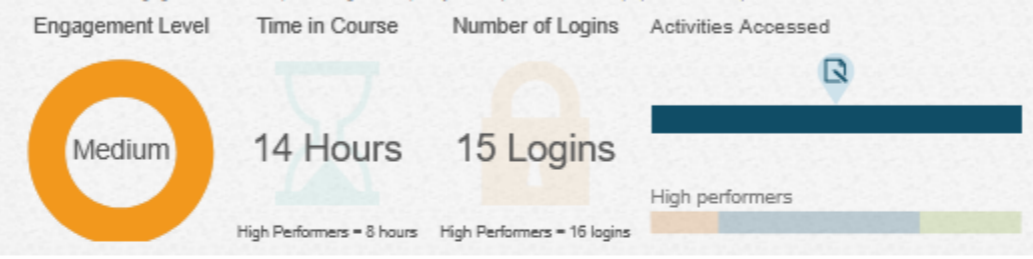

Progress

 **SEAN SHREVE**  
SSHRE015@ODU.EDU

SCORE BREAKDOWN

\* Engagement metrics (excluding scores) may take up to 24 hours to populate. Last update: 04/17/2026, 01:20 AM.

Learning Path		Due	Score	Attempts	Notes
▼	Module 1: Getting Started with Windows Server 2019				
▼	Activities				
▼	Module 1 Live Virtual Machine Labs				
	Lab 1-1: Installing Windows Server 2019		100.0%	1	G
▼	Module 2: Configuring Windows Server 2019				
▼	Activities				
▼	Module 2 Live Virtual Machine Labs				
	Lab 2-1: Installing Server Core		100.0%	1	G
▼	Module 3: Implementing Hyper-V and Rapid Server Deployment				
▼	Activities				
▼	Module 3 Live Virtual Machine Labs				
	Lab 3-1: Managing Virtual Machine Networks		100.0%	3	G